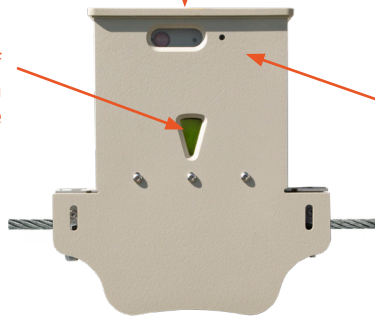

## PREVENTS COLLISIONS ON ZIPLINES

Green indicator that turns red if a person is already engaged on the zipline

« RF » type communication system

- Block zipline access if someone is already engaged
- 100% automatic and mechanical lock for guaranteed reliability
- Implantable on any type of environment
- Does not require any modification of your PPE
- Autonomous energy (standard rechargeable battery, 1 month of autonomy and rechargeable overnight)