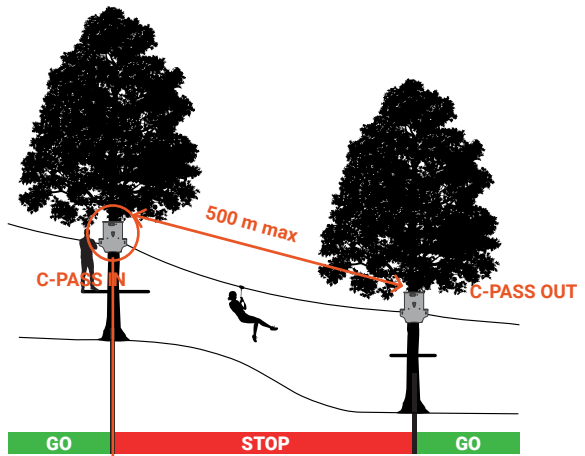

## PREVENTS COLLISIONS ON ZIPLINES

Green indicator that turns red if a person is already engaged on the zipline

« RF » type communication system

- Block zipline access if someone is already engaged
- 100% automatic and mechanical lock for guaranteed reliability
- Implantable on any type of environment
- Does not require any modification of your PPE
- Autonomous energy (standard rechargeable battery, 1 month of autonomy and rechargeable overnight)