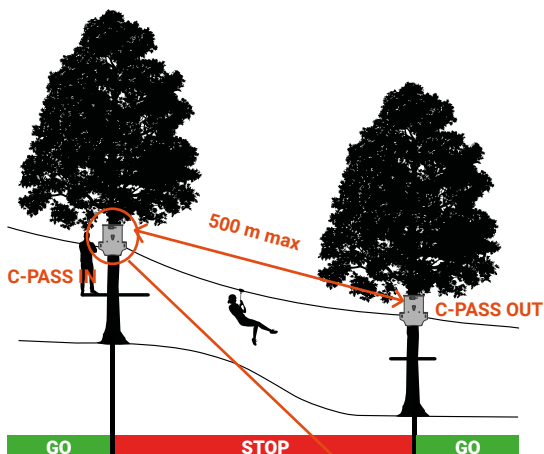

C-PASS

PREVENTS COLLISIONS ON ZIPLINES

- Block zipline access if someone is already engaged
- 100% automatic and mechanical lock for guaranteed reliability
- Implantable on any type of environment
- Does not require any modification of your PPE
- Autonomous energy (standard rechargeable battery, 1 month of autonomy and rechargeable overnight)

Green indicator that turns red if a person is already engaged on the zipline

MODELS

C-PASS CLiC-iT
REFERENCE DAS501

C-PASS ZAZA 2
REFERENCE DAS500

OPTION (compatible with all models)

C-PILOT
C-PASS REMOTE CONTROL
REFERENCE DAS503