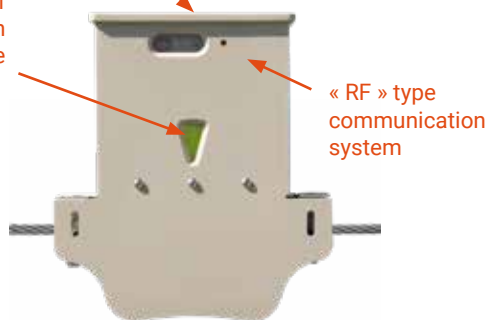

C-PASS

PREVENTS COLLISIONS ON ZIPLINES

- Block zipline access if someone is already engaged
- 100% automatic and mechanical lock for guaranteed reliability
- Implantable on any type of environment
- Does not require any modification of your PPE
- Autonomous energy (standard rechargeable battery, 1 month of autonomy and rechargeable overnight)

Green indicator that turns red if a person is already engaged on the zipline

MODELS

C-PASS CLiC-iT
REFERENCE DAS501

C-PASS ZAZA 2
REFERENCE DAS500

OPTION (compatible with all models)

C-PILOT
C-PASS REMOTE CONTROL
REFERENCE DAS503